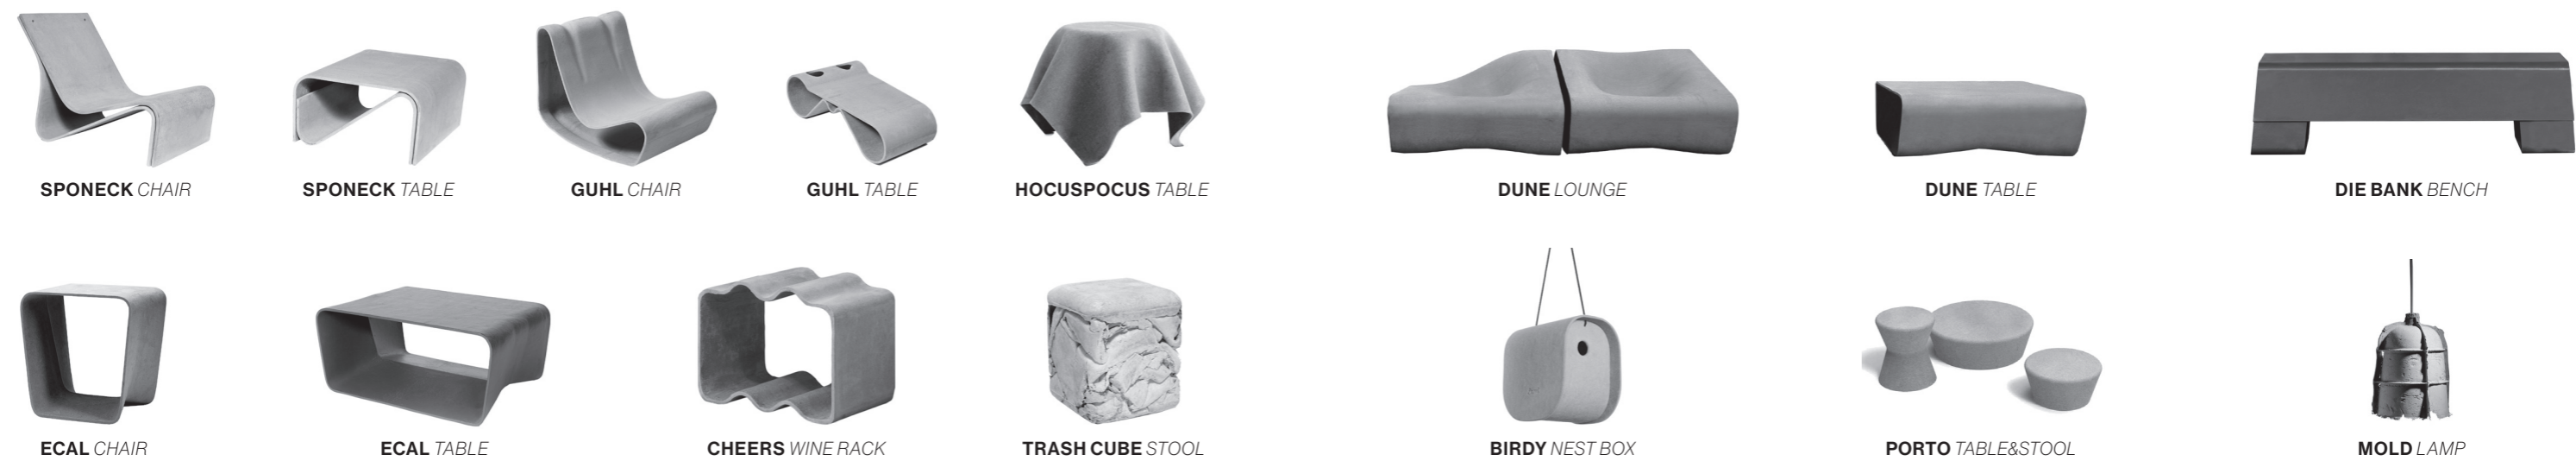

SOFTLINE

URBAN GARDENING

DESIGN